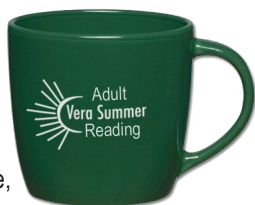

Exclusive to NEOTODAY members
10% OFF

CAFE STYLE CERAMIC MUGS

- 12 oz. Capacity
- Coffee Shop look
- Imprint Area: 2"W x 1"H/Side or 6"W x 1"H Wrap

FREE 5 DAY FAST TRACK SERVICE (UPON REQUEST)

- **Solid Colors:** 1116 - White; 1117 - Cobalt Blue, Lime, Black, Green; **Two Tone Colors:** Matte Black w/ White, Cobalt Blue, Ocean Blue, Red, Orange, Yellow or Lime interior. Cobalt Blue, Red, Lime or Orange w/ White interior.

| Cat. # | size | 36 | 72 | 144 | 288 | 576 |
|------------|--------|----|--------|--------|--------|--------|
| 15-10-1116 | 12 oz. | NA | \$2.55 | \$2.15 | \$1.90 | \$1.85 |
| 15-10-1117 | 12 oz. | NA | \$2.60 | \$2.40 | \$2.25 | \$2.20 |